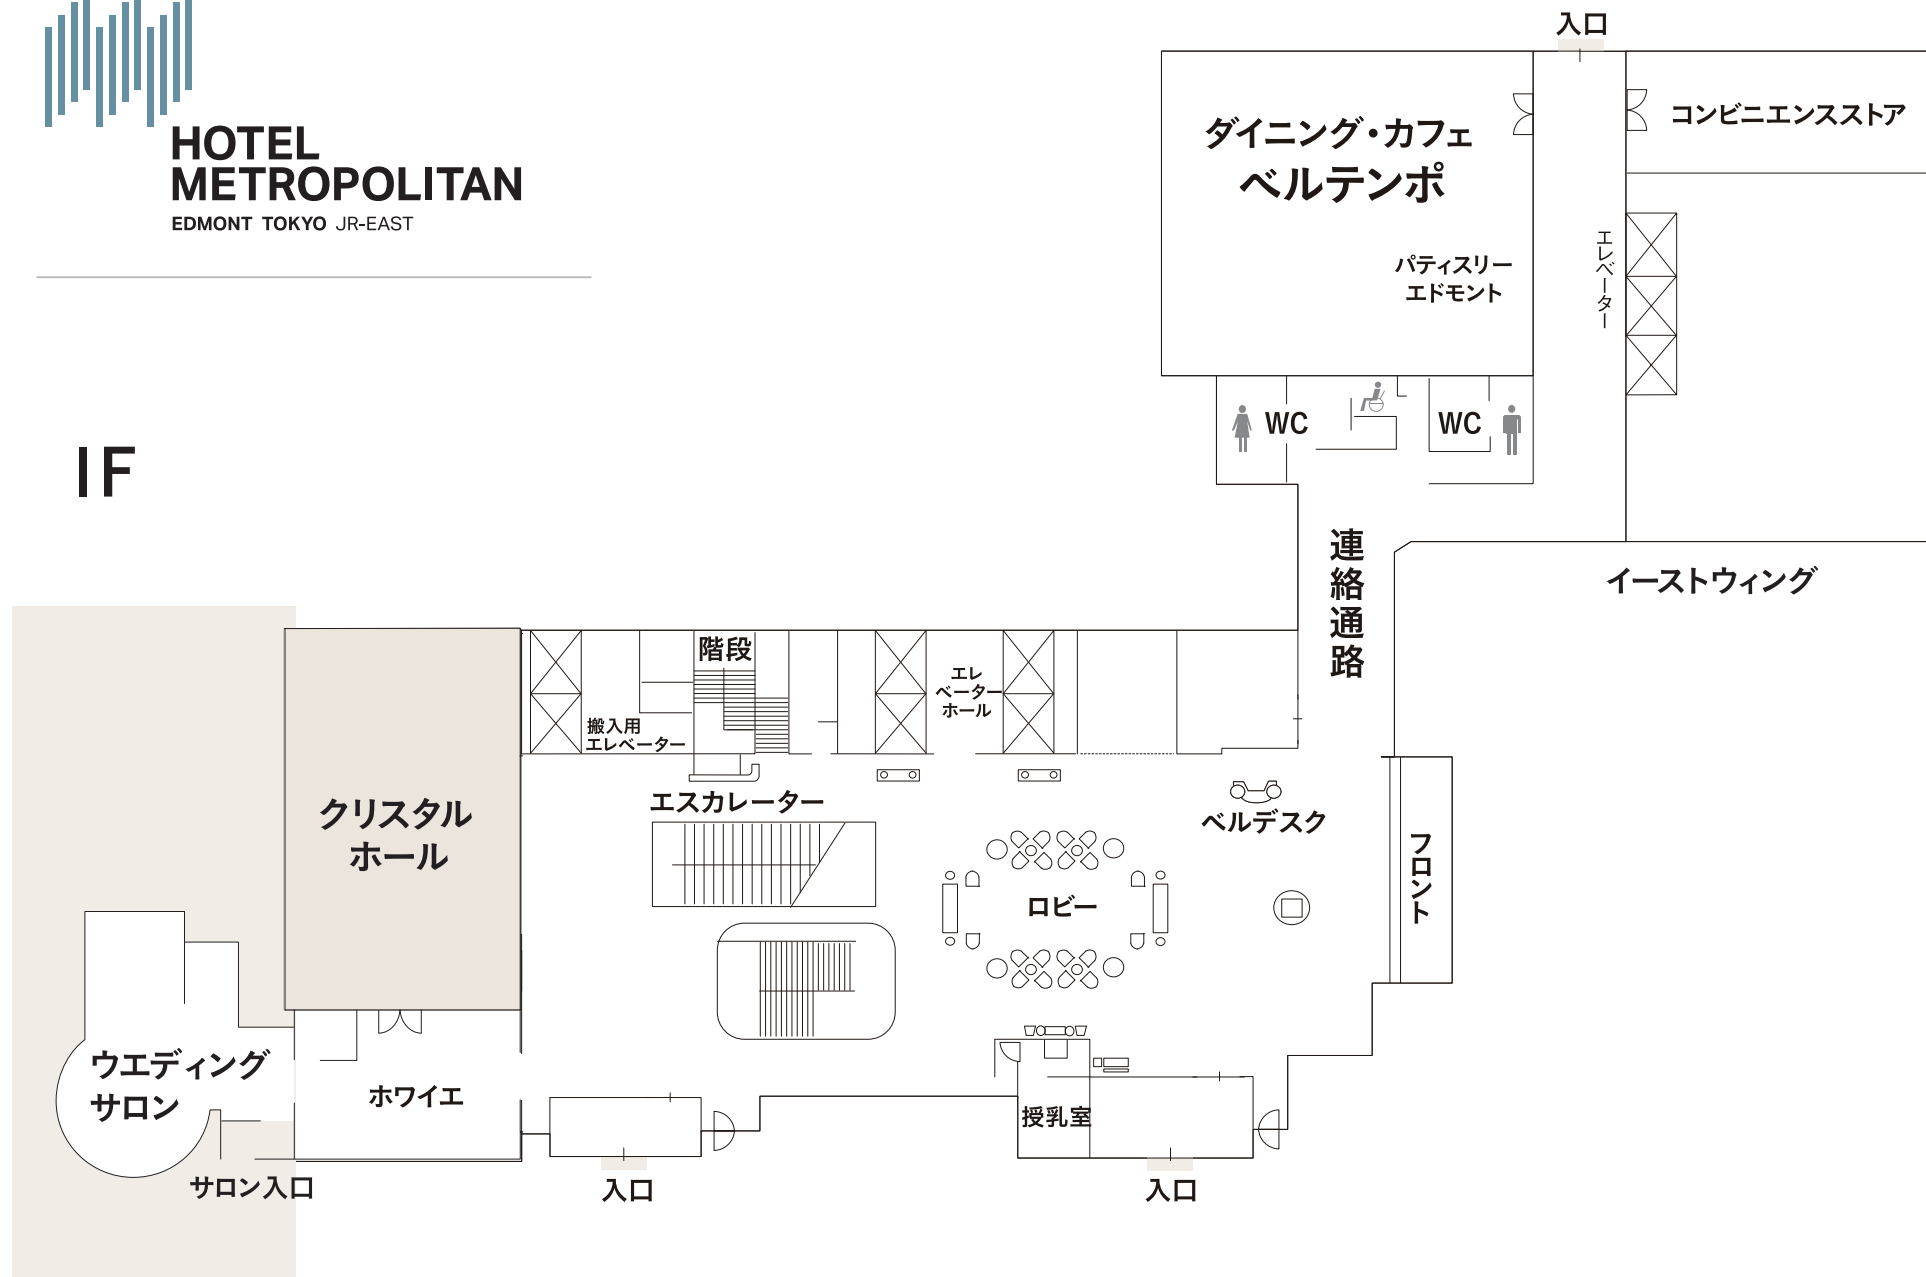

HOTEL METROPOLITAN

EDMONT TOKYO JR-EAST

1F

HOTEL METROPOLITAN

EDMONT TOKYO JR-EAST

本館2F

**HOTEL
METROPOLITAN**
EDMONT TOKYO JR-EAST

本館3F